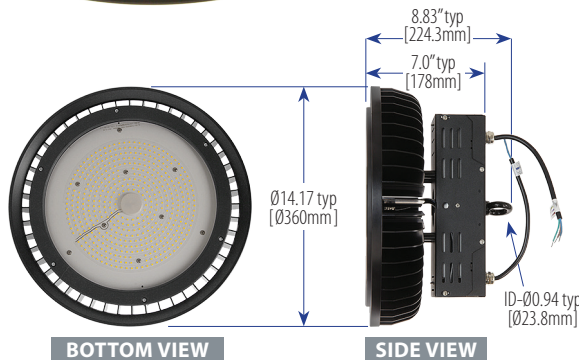

## AVAILABLE OPTIONS

- Other Color Temperatures: 3000K & 4000K
- Other Wattages & Voltages

Over 30 Years of LEDtronics Design, Engineering & Manufacturing Experience

300 Watts, Replaces HID up to 1000W

120° WIDE BEAM ANGLE

## HBL005-300W-XPW-101WD

<b>Input Power</b>	304.1 Watts
<b>Input Voltage</b>	100~277VAC (Tested @ 120VAC)
<b>Power Factor</b>	0.93
<b>Lumens</b>	39,386 lm
<b>Luminous Efficacy</b>	130 lm/W
<b>CRI</b>	82
<b>Emitted Color</b>	Pure White
<b>Color Temperature</b>	5000K
<b>Illumination Angle</b>	120°
<b>Dimmability</b>	0-10V
<b>Operating Temp.</b>	-22°F ~+104°F / -30°C ~+40°C
<b>Protection Rating</b>	IP65 (Water-Resistant to Low-Pressure Spray)
<b>Housing</b>	Cold-Forged Aluminum 1070 Alloy / Black
<b>Lens</b>	Clear Tempered Glass
<b>Dimensions</b>	Ø14.17 x 8.83 in / Ø360 x 224.3 mm
<b>Weight</b>	18 lbs / 8.16 Kg
<b>UL Listing</b>	HL-HBS30W36A1BUS-A