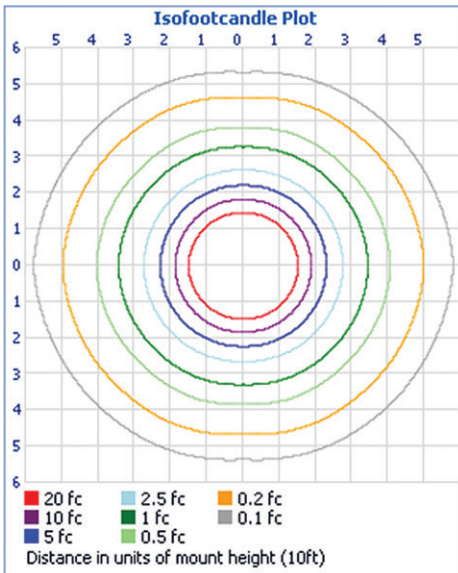

PHOTOMETRIC REPORT

HBL005-500W-XPW-101WD