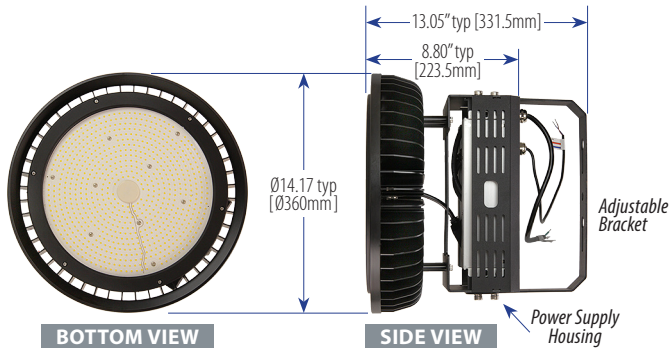

HBL005-500W-XPW-101WD

Input Power	509.8 Watts
Input Voltage	100~277VAC (Tested @ 120VAC)
Power Factor	0.92
Lumens	64,568 lm
Luminous Efficacy	127 lm/W
CRI	82
Emitted Color	Pure White
Color Temperature	5000K
Illumination Angle	120°
Dimmability	0-10V
Operating Temp.	-22°F ~+104°F / -30°C ~+40°C
Protection Rating	IP65 (Water-Resistant to Low-Pressure Spray)
Housing	Die-Cast Aluminum 1070 Alloy / Black
Lens	Clear Tempered Glass
Dimensions	Ø14.17 x 13.05 in / Ø360 x 331.5 mm
Weight	22.45 lbs / 10.18 Kg
UL Listing	HL-HBS50WA2B

120° WIDE BEAM ANGLE